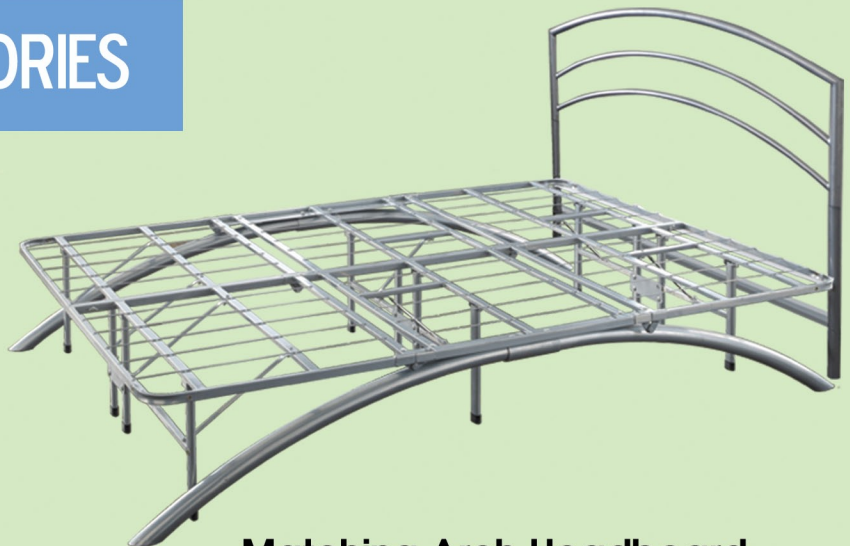

BOW FLEX

By Boyd Specialty Sleep

ELIMINATE
THE NEED FOR A
FRAME.
BOXSPRING.
FOUNDATION.

ARCH PLATFORM BED FRAME

- Contemporary Silver Arch Design
- Heavy Duty Construction Supports Up To 3,700 lbs
- Assembles in Minutes - No Tools Required
- 100% Steel Construction

OPTIONAL ACCESSORIES

**Headboard/Footboard
Brackets**

Matching Arch Headboard

- Matches Silver Arch Frame
- Can Attach to Any Base